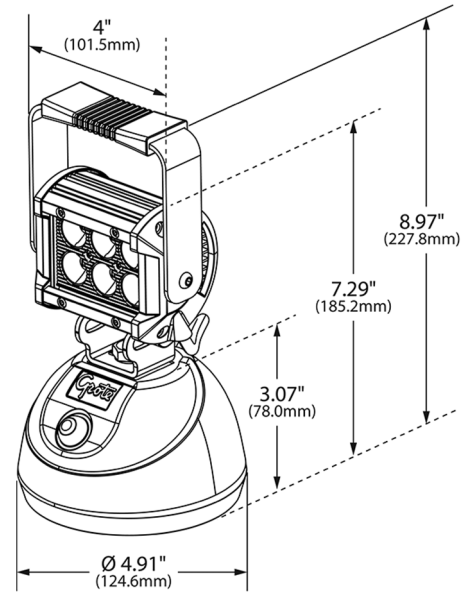

# BriteZone™ Hand Held Work Lamp

**NO EXCUSES. Rain or Shine... Day or Night... Grote's line of affordable LED lamps are designed to work when you need them.**

- Chargers are provided with all lamps: Go Anywhere LED Work Lamps come with wall & car chargers. EZ Grip LED Work Lamp comes with a wall charger.
- The magnetic polymer base allows you to secure the lamp to most metal surfaces.
- With rugged, durable construction and LED power that far outshines halogen, BriteZone lamps get the job done.
- Boating. Mowing. Off-roading. Working. Long after the sun goes down, you need a lamp that's as tough and tireless as you are.
- Grote's BriteZone range has the LED lamp to shed light on any use—even tow trucks, garbage trucks and forklifts—without breaking the bank.